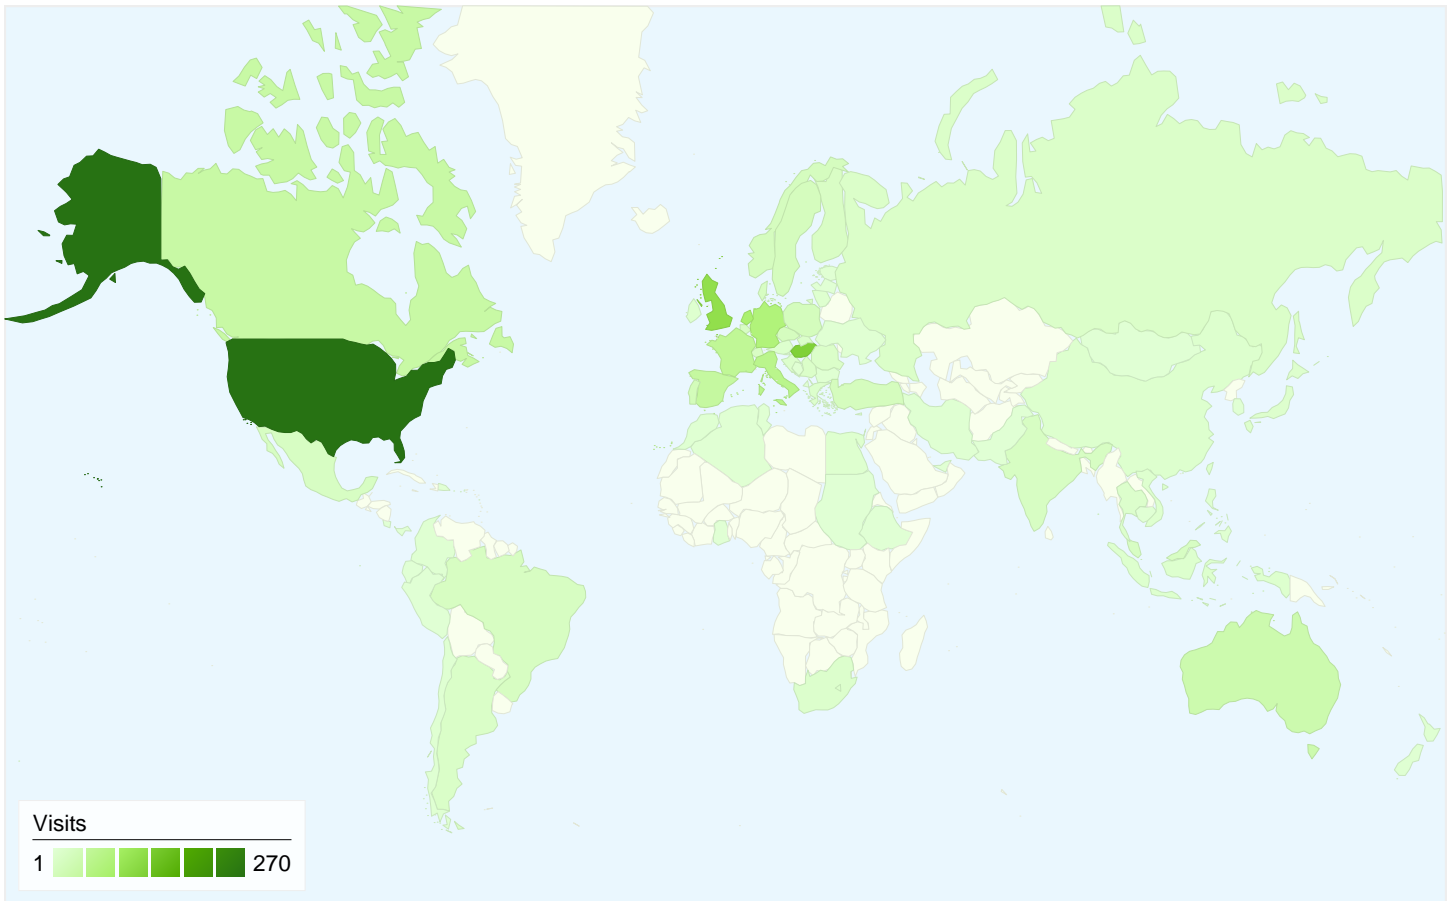

Screen Resolutions

Screen Resolution	Visits	% visits
1024x768	458	34.26%
1280x1024	271	20.27%
1280x800	201	15.03%
1680x1050	104	7.78%
1440x900	98	7.33%

Visitors Overview

1,337 visits used 16 browser and OS combinations

1 - 10 of 16

All traffic sources sent a total of 1,337 visits

-  4.41% Direct Traffic
-  89.98% Referring Sites
-  5.61% Search Engines

Top Traffic Sources

Sources	Visits	% visits	Keywords	Visits	% visits
extensions.joomla.org (referral)	1,194	89.30%	grüberli	59	78.67%
google (organic)	75	5.61%	gruberli	12	16.00%
(direct) ((none))	59	4.41%	deme rolf	1	1.33%
gikbloh.com (referral)	5	0.37%	fireboard ja purity	1	1.33%
fonerahacks.com (referral)	2	0.15%	http://www.gruberli.com	1	1.33%

1,337 visits came from 81 countries/territories

Site Usage

Country/Territory	Visits	Pages/Visit	Avg. Time on Site	% New Visits	Bounce Rate
United States	270	1.87	00:02:02	96.67%	67.78%
Hungary	131	9.79	00:15:46	25.19%	25.95%
United Kingdom	112	1.96	00:01:20	93.75%	61.61%
Netherlands	83	1.77	00:00:47	98.80%	75.90%
Germany	73	1.59	00:00:17	97.26%	76.71%
Italy	59	1.76	00:00:36	96.61%	71.19%
France	51	1.51	00:00:35	98.04%	76.47%
Spain	43	1.72	00:01:02	93.02%	76.74%
Canada	39	1.72	00:00:54	92.31%	71.79%
Australia	32	1.41	00:00:50	93.75%	81.25%

1,071 people visited this site

1,337 Visits

1,071 Absolute Unique Visitors

3,406 Pageviews

2.55 Average Pageviews

00:02:35 Time on Site

66.04% Bounce Rate

88.71% New Visits