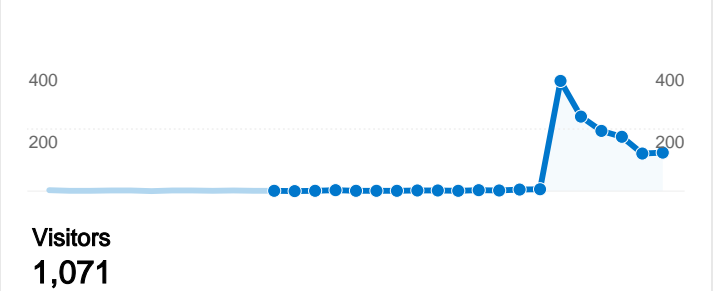

Site Usage

1,337 Visits

66.04% Bounce Rate

3,406 Pageviews

00:02:35 Avg. Time on Site

2.55 Pages/Visit

79.73% % New Visits

Browsers and OS

Screen Resolutions

Screen Resolution	Visits	% visits
1024x768	458	34.26%
1280x1024	271	20.27%
1280x800	201	15.03%
1680x1050	104	7.78%
1440x900	98	7.33%

Visitors Overview

1,337 visits used 16 browser and OS combinations

1,337 visits used 25 screen resolutions

Site Usage

Visits 1,337 % of Site Total: 100.00%	Pages/Visit 2.55 Site Avg: 2.55 (0.00%)	Avg. Time on Site 00:02:35 Site Avg: 00:02:35 (0.00%)	% New Visits 88.71% Site Avg: 79.73% (11.26%)	Bounce Rate 66.04% Site Avg: 66.04% (0.00%)	
Screen Resolution	Visits	Pages/Visit	Avg. Time on Site	% New Visits	Bounce Rate
1024x768	458	3.98	00:05:26	79.26%	53.28%
1280x1024	271	1.67	00:00:57	96.31%	77.49%
1280x800	201	1.81	00:01:15	94.53%	69.65%
1680x1050	104	1.91	00:01:25	94.23%	69.23%
1440x900	98	1.93	00:00:48	95.92%	71.43%
1152x864	42	1.38	00:00:38	100.00%	73.81%
1920x1200	38	1.53	00:01:07	97.37%	76.32%
1600x1200	33	1.97	00:00:50	66.67%	75.76%
1400x1050	22	3.64	00:02:40	90.91%	45.45%
1280x768	16	1.31	00:00:05	100.00%	81.25%

1,071 people visited this site

1,337 Visits

1,071 Absolute Unique Visitors

3,406 Pageviews

2.55 Average Pageviews

00:02:35 Time on Site

66.04% Bounce Rate

88.71% New Visits