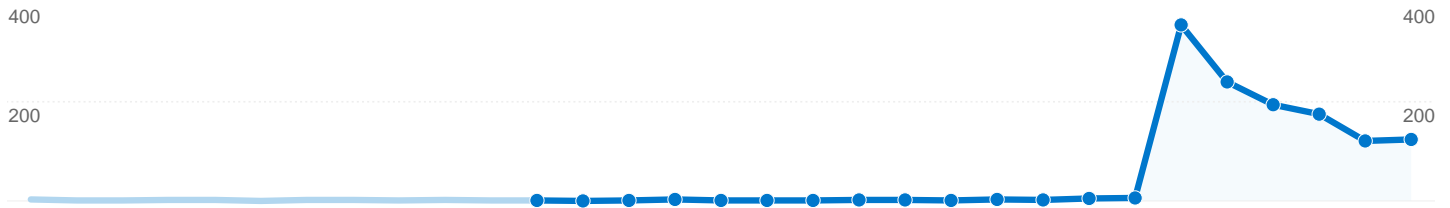

1,337 visits used 25 screen resolutions

Site Usage

Visits 1,337 % of Site Total: 100.00%	Pages/Visit 2.55 Site Avg: 2.55 (0.00%)	Avg. Time on Site 00:02:35 Site Avg: 00:02:35 (0.00%)	% New Visits 88.71% Site Avg: 79.73% (11.26%)	Bounce Rate 66.04% Site Avg: 66.04% (0.00%)	
Screen Resolution	Visits	Pages/Visit	Avg. Time on Site	% New Visits	Bounce Rate
1024x768	458	3.98	00:05:26	79.26%	53.28%
1280x1024	271	1.67	00:00:57	96.31%	77.49%
1280x800	201	1.81	00:01:15	94.53%	69.65%
1680x1050	104	1.91	00:01:25	94.23%	69.23%
1440x900	98	1.93	00:00:48	95.92%	71.43%
1152x864	42	1.38	00:00:38	100.00%	73.81%
1920x1200	38	1.53	00:01:07	97.37%	76.32%
1600x1200	33	1.97	00:00:50	66.67%	75.76%
1400x1050	22	3.64	00:02:40	90.91%	45.45%
1280x768	16	1.31	00:00:05	100.00%	81.25%

1,337 visits came from 81 countries/territories

Site Usage

Country/Territory	Visits	Pages/Visit	Avg. Time on Site	% New Visits	Bounce Rate
United States	270	1.87	00:02:02	96.67%	67.78%
Hungary	131	9.79	00:15:46	25.19%	25.95%
United Kingdom	112	1.96	00:01:20	93.75%	61.61%
Netherlands	83	1.77	00:00:47	98.80%	75.90%
Germany	73	1.59	00:00:17	97.26%	76.71%
Italy	59	1.76	00:00:36	96.61%	71.19%
France	51	1.51	00:00:35	98.04%	76.47%
Spain	43	1.72	00:01:02	93.02%	76.74%
Canada	39	1.72	00:00:54	92.31%	71.79%
Australia	32	1.41	00:00:50	93.75%	81.25%

Pages on this site were viewed a total of 3,406 times

- 3,406 Pageviews
- 2,418 Unique Views
- 66.04% Bounce Rate

Top Content

Pages	Pageviews	% Pageviews
/index.php?option=com_content&view=category&layout=blog&id=	1,469	43.13%
/	399	11.71%
/index.php?option=com_docman&Itemid=60	353	10.36%
/index.php?option=com_docman&task=cat_view&gid=35&Itemid=	251	7.37%
/index.php?option=com_rsgallery2&Itemid=54	144	4.23%

1,071 people visited this site

1,337 Visits

1,071 Absolute Unique Visitors

3,406 Pageviews

2.55 Average Pageviews

00:02:35 Time on Site

66.04% Bounce Rate

88.71% New Visits