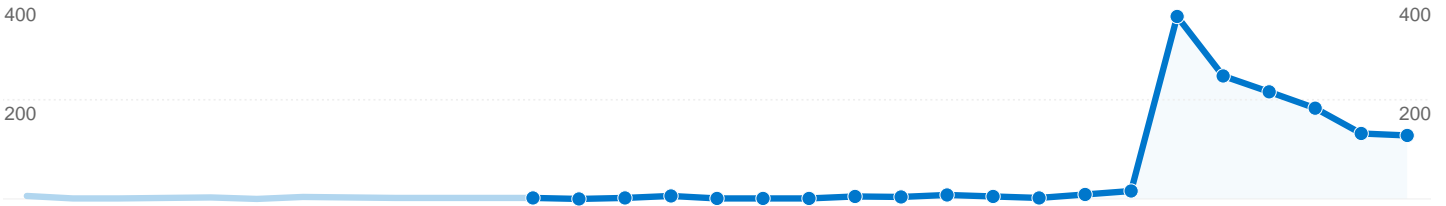

Screen Resolutions

Screen Resolution	Visits	% visits
1024x768	458	34.26%
1280x1024	271	20.27%
1280x800	201	15.03%
1680x1050	104	7.78%
1440x900	98	7.33%

Visitors Overview

1,337 visits used 16 browser and OS combinations

1 - 10 of 16

All traffic sources sent a total of 1,337 visits

-  4.41% Direct Traffic
-  89.98% Referring Sites
-  5.61% Search Engines

Top Traffic Sources

Sources	Visits	% visits	Keywords	Visits	% visits
extensions.joomla.org (referral)	1,194	89.30%	grüberli	59	78.67%
google (organic)	75	5.61%	gruberli	12	16.00%
(direct) ((none))	59	4.41%	deme rolf	1	1.33%
gikbloh.com (referral)	5	0.37%	fireboard ja purity	1	1.33%
fonerahacks.com (referral)	2	0.15%	http://www.gruberli.com	1	1.33%

1,337 visits used 25 screen resolutions

Site Usage

Visits 1,337 % of Site Total: 100.00%	Pages/Visit 2.55 Site Avg: 2.55 (0.00%)	Avg. Time on Site 00:02:35 Site Avg: 00:02:35 (0.00%)	% New Visits 88.71% Site Avg: 79.73% (11.26%)	Bounce Rate 66.04% Site Avg: 66.04% (0.00%)	
Screen Resolution	Visits	Pages/Visit	Avg. Time on Site	% New Visits	Bounce Rate
1024x768	458	3.98	00:05:26	79.26%	53.28%
1280x1024	271	1.67	00:00:57	96.31%	77.49%
1280x800	201	1.81	00:01:15	94.53%	69.65%
1680x1050	104	1.91	00:01:25	94.23%	69.23%
1440x900	98	1.93	00:00:48	95.92%	71.43%
1152x864	42	1.38	00:00:38	100.00%	73.81%
1920x1200	38	1.53	00:01:07	97.37%	76.32%
1600x1200	33	1.97	00:00:50	66.67%	75.76%
1400x1050	22	3.64	00:02:40	90.91%	45.45%
1280x768	16	1.31	00:00:05	100.00%	81.25%