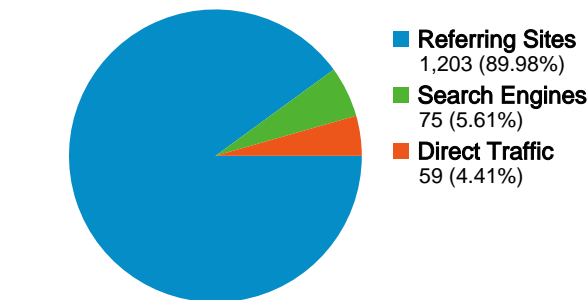

Traffic Sources Overview