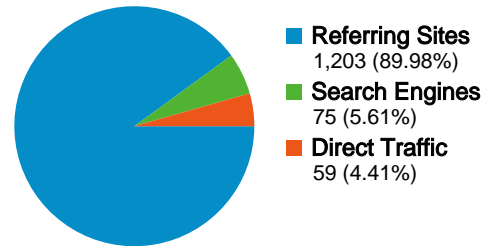

Top Traffic Sources

Sources	Visits	% visits	Keywords	Visits	% visits
extensions.joomla.org (referral)	1,194	89.30%	grüberli	59	78.67%
google (organic)	75	5.61%	gruberli	12	16.00%
(direct) ((none))	59	4.41%	deme rolf	1	1.33%
gikbloh.com (referral)	5	0.37%	fireboard ja purity	1	1.33%
fonerahacks.com (referral)	2	0.15%	http://www.gruberli.com	1	1.33%