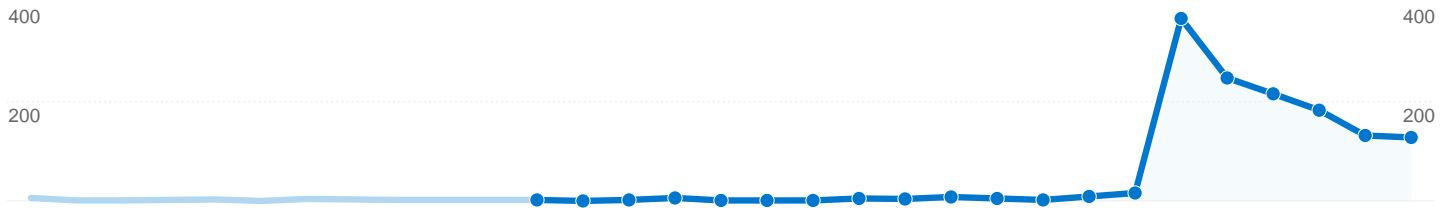

All traffic sources sent a total of 1,337 visits

- 4.41% Direct Traffic
- 89.98% Referring Sites
- 5.61% Search Engines