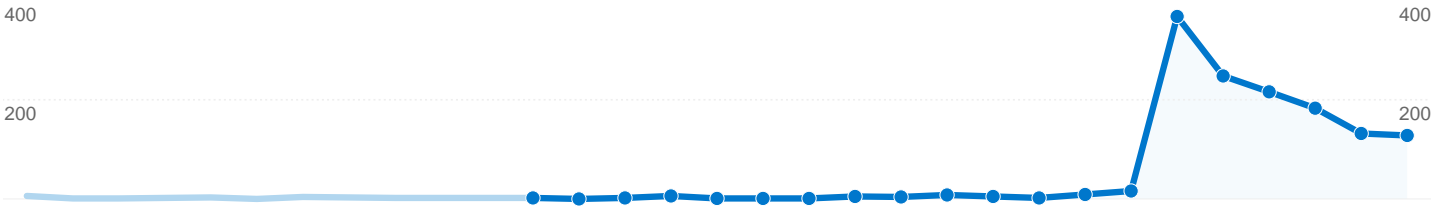

Site Usage

1,337 Visits

66.04% Bounce Rate

3,406 Pageviews

00:02:35 Avg. Time on Site

2.55 Pages/Visit

79.73% % New Visits

Browsers and OS

Screen Resolutions

Screen Resolution	Visits	% visits
1024x768	458	34.26%
1280x1024	271	20.27%
1280x800	201	15.03%
1680x1050	104	7.78%
1440x900	98	7.33%

Visitors Overview

1,337 visits used 16 browser and OS combinations

1,337 visits used 25 screen resolutions

Site Usage

Visits 1,337 % of Site Total: 100.00%	Pages/Visit 2.55 Site Avg: 2.55 (0.00%)	Avg. Time on Site 00:02:35 Site Avg: 00:02:35 (0.00%)	% New Visits 88.71% Site Avg: 79.73% (11.26%)	Bounce Rate 66.04% Site Avg: 66.04% (0.00%)	
Screen Resolution	Visits	Pages/Visit	Avg. Time on Site	% New Visits	Bounce Rate
1024x768	458	3.98	00:05:26	79.26%	53.28%
1280x1024	271	1.67	00:00:57	96.31%	77.49%
1280x800	201	1.81	00:01:15	94.53%	69.65%
1680x1050	104	1.91	00:01:25	94.23%	69.23%
1440x900	98	1.93	00:00:48	95.92%	71.43%
1152x864	42	1.38	00:00:38	100.00%	73.81%
1920x1200	38	1.53	00:01:07	97.37%	76.32%
1600x1200	33	1.97	00:00:50	66.67%	75.76%
1400x1050	22	3.64	00:02:40	90.91%	45.45%
1280x768	16	1.31	00:00:05	100.00%	81.25%

1,071 people visited this site

1,337 Visits

1,071 Absolute Unique Visitors

3,406 Pageviews

2.55 Average Pageviews

00:02:35 Time on Site

66.04% Bounce Rate

88.71% New Visits