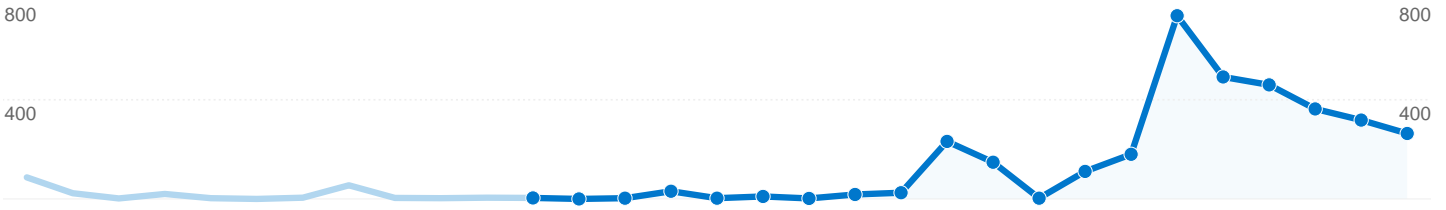

Screen Resolutions

Screen Resolution	Visits	% visits
1024x768	458	34.26%
1280x1024	271	20.27%
1280x800	201	15.03%
1680x1050	104	7.78%
1440x900	98	7.33%

Visitors Overview

1,337 visits used 16 browser and OS combinations

1,337 visits used 25 screen resolutions

Site Usage

Visits 1,337 % of Site Total: 100.00%	Pages/Visit 2.55 Site Avg: 2.55 (0.00%)	Avg. Time on Site 00:02:35 Site Avg: 00:02:35 (0.00%)	% New Visits 88.71% Site Avg: 79.73% (11.26%)	Bounce Rate 66.04% Site Avg: 66.04% (0.00%)	
Screen Resolution	Visits	Pages/Visit	Avg. Time on Site	% New Visits	Bounce Rate
1024x768	458	3.98	00:05:26	79.26%	53.28%
1280x1024	271	1.67	00:00:57	96.31%	77.49%
1280x800	201	1.81	00:01:15	94.53%	69.65%
1680x1050	104	1.91	00:01:25	94.23%	69.23%
1440x900	98	1.93	00:00:48	95.92%	71.43%
1152x864	42	1.38	00:00:38	100.00%	73.81%
1920x1200	38	1.53	00:01:07	97.37%	76.32%
1600x1200	33	1.97	00:00:50	66.67%	75.76%
1400x1050	22	3.64	00:02:40	90.91%	45.45%
1280x768	16	1.31	00:00:05	100.00%	81.25%

1,337 visits came from 81 countries/territories

Site Usage

Country/Territory	Visits	Pages/Visit	Avg. Time on Site	% New Visits	Bounce Rate
United States	270	1.87	00:02:02	96.67%	67.78%
Hungary	131	9.79	00:15:46	25.19%	25.95%
United Kingdom	112	1.96	00:01:20	93.75%	61.61%
Netherlands	83	1.77	00:00:47	98.80%	75.90%
Germany	73	1.59	00:00:17	97.26%	76.71%
Italy	59	1.76	00:00:36	96.61%	71.19%
France	51	1.51	00:00:35	98.04%	76.47%
Spain	43	1.72	00:01:02	93.02%	76.74%
Canada	39	1.72	00:00:54	92.31%	71.79%
Australia	32	1.41	00:00:50	93.75%	81.25%