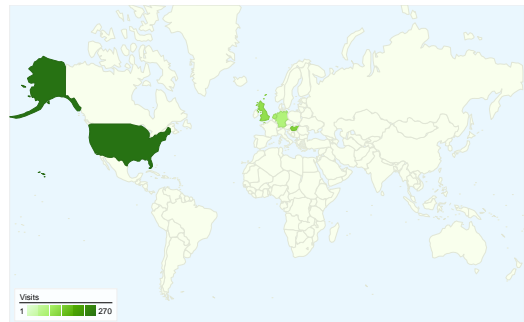

Browser and OS	Visits	% visits
Firefox / Windows	668	49.96%
Internet Explorer / Windows	407	30.44%
Safari / Macintosh	106	7.93%
Firefox / Macintosh	61	4.56%
Firefox / Linux	39	2.92%

Map Overlay world

Traffic Sources Overview

Screen Resolutions

Screen Resolution	Visits	% visits
1024x768	458	34.26%
1280x1024	271	20.27%
1280x800	201	15.03%
1680x1050	104	7.78%
1440x900	98	7.33%

Visitors Overview

1,337 visits used 16 browser and OS combinations

1,337 visits came from 81 countries/territories

Site Usage

Country/Territory	Visits	Pages/Visit	Avg. Time on Site	% New Visits	Bounce Rate
United States	270	1.87	00:02:02	96.67%	67.78%
Hungary	131	9.79	00:15:46	25.19%	25.95%
United Kingdom	112	1.96	00:01:20	93.75%	61.61%
Netherlands	83	1.77	00:00:47	98.80%	75.90%
Germany	73	1.59	00:00:17	97.26%	76.71%
Italy	59	1.76	00:00:36	96.61%	71.19%
France	51	1.51	00:00:35	98.04%	76.47%
Spain	43	1.72	00:01:02	93.02%	76.74%
Canada	39	1.72	00:00:54	92.31%	71.79%
Australia	32	1.41	00:00:50	93.75%	81.25%

1,071 people visited this site

1,337 Visits

1,071 Absolute Unique Visitors

3,406 Pageviews

2.55 Average Pageviews

00:02:35 Time on Site

66.04% Bounce Rate

88.71% New Visits